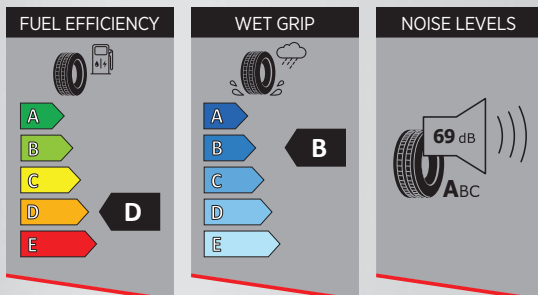

Excellent carcass structure is suitable for retreading several times.

Z-shaped block and zigzag structure provides excellent handling on wet road.

EU LABEL

Average values from all sizes of this specific model.

Optimised tread design provides resistance against irregular wear by balancing the pressure equally under load.

Offers excellent grip and short braking distance with numerous sipes and z-shaped circumferential blocks.

Special tread compound and robust structure ensure longevity and economic fuel consumption.

Circumferential grooves discharge water quickly and efficiently.

EU LABEL

Average values from all sizes of this specific model.