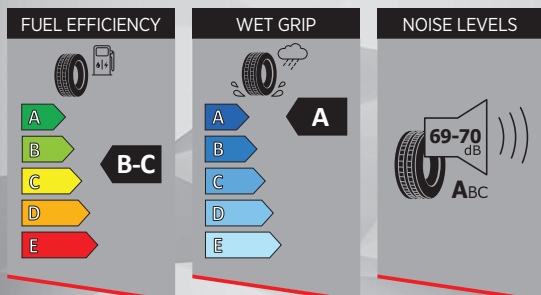

Excellent carcass structure is suitable for retreading several times.

Z-shaped block and zigzag structure provides excellent handling on wet road.

EU LABEL

Average values from all sizes of this specific model.

Five circumferential ribs provide resistance against irregular wear.

Lateral sipes provide short braking distance.

High-strength carcass with completely steel frame provides long life and retreadability.

Circumferential grooves drain water quickly and efficiently.

EU LABEL

Average values from all sizes of this specific model.

POSITION / APPLICATION

NZ 305

NZ 305 is a free rolling trailer tire. Special tread design provides exceptional grip on wet roads and ensures outstanding mileage performance.