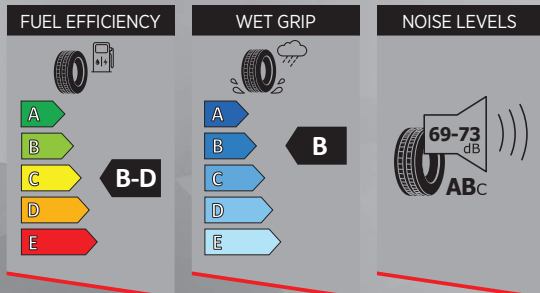

160K

164K

PATTERN PROPERTIES

Five circumferential ribs provide excellent cornering stability.

Blocked pattern structure provides superior handling on wet and snowy roads.

Lateral sipes ensure short braking distance.

High-strength carcass with completely steel frame provides long life retreadability.

Circumferential grooves drain water quickly and efficiently.

EU LABEL

Average values from all sizes of this specific model.