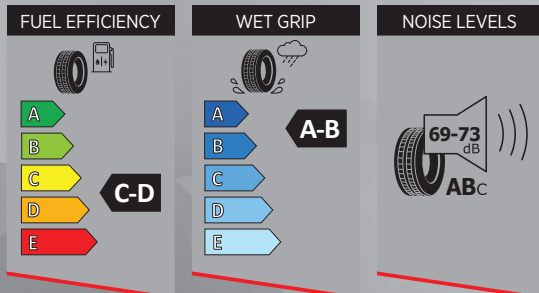

Special angled circumferential grooves minimize pebble penetration while allowing quick and efficient water drainage.

Optimized pattern design and specially developed tread compound decreases fuel consumption.

Excellent carcass structure is suitable for retreading several times.

Z-shaped block and zigzag structure provides excellent handling on wet road.

EU LABEL

Average values from all sizes of this specific model.